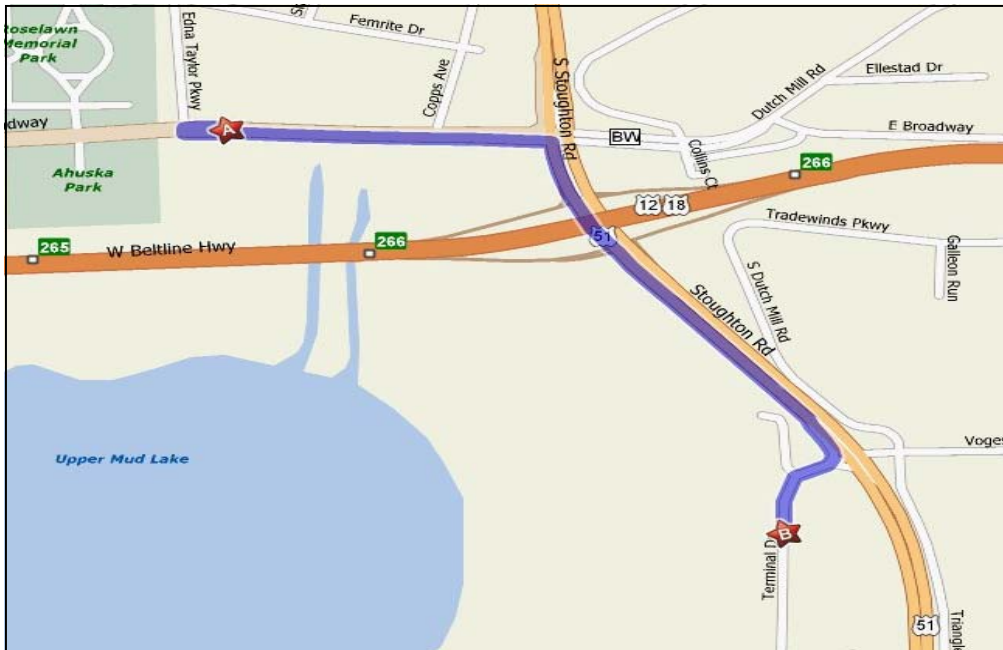

WE'RE MOVING COME SEE US AT OUR GREAT NEW LOCATION!!

4125 Terminal Drive
McFarland, WI 53558
Phone (608) 579-1500
Phone (888) 223-9731
Fax (608) 579-1502

- *EASY ACCESS FROM HWY 51/STOUGHTON RD.*
- *EASY ACCESS FROM 12/18 BELTLINE*
- *WIDE SELECTION OF INVENTORY*